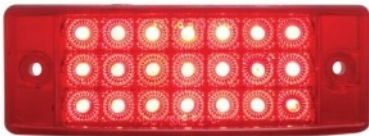

Lighting for Cab, Fender, Turn Signal July 2023

Item No. 36977
16 LED Rectangular GloLight
(Clearance/Marker) - Red LED/ Red Lens
MSRP: $ 21.99
OEM No. :

Item No. 36977B
16 LED Rectangular GloLight
(Clearance/Marker) - Red LED/ Red Lens
(Bulk)
MSRP: $ 21.79
OEM No. :

Item No. 38253
16 LED Rectangular Light
(Clearance/Marker) With Reflex Lens -
Amber LED/Amber Lens
MSRP: $ 12.79
OEM No. :

Item No. 38254
16 LED Rectangular Light
(Clearance/Marker) With Reflex Lens - Red
LED/Red Lens
MSRP: $ 12.79
OEM No. :

Item No. 38256
21 LED Reflector Rectangular Light
(Clearance/Marker) - Amber LED/Amber
Lens
MSRP: $ 20.19
OEM No. :

Item No. 38256B
21 LED Reflector Rectangular Light
(Clearance/Marker) - Amber LED/Amber
Lens (Bulk)
MSRP: $ 20.09
OEM No. :