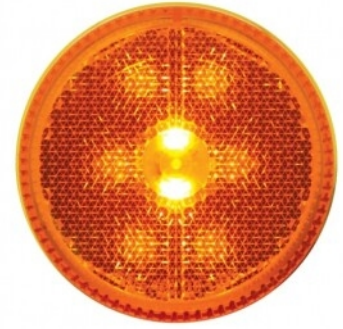

Item No. 38455B
8 LED 2-1/2" Round Reflectorize Light
(Clearance/Marker) - Amber LED/Amber
Lens (Bulk)
MSRP: $ 8.79
OEM No. :