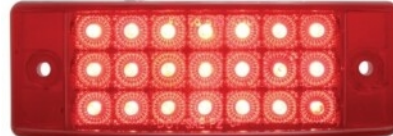

Lighting for Cab, Fender, Turn Signal July 2023

Item No. 36977
16 LED Rectangular GloLight
(Clearance/Marker) - Red LED/ Red Lens
MSRP: $ 21.99
OEM No. :

Item No. 36977B
16 LED Rectangular GloLight
(Clearance/Marker) - Red LED/ Red Lens
(Bulk)
MSRP: $ 21.79
OEM No. :

Item No. 38253
16 LED Rectangular Light
(Clearance/Marker) With Reflex Lens -
Amber LED/Amber Lens
MSRP: $ 12.79
OEM No. :

Item No. 38254
16 LED Rectangular Light
(Clearance/Marker) With Reflex Lens - Red
LED/Red Lens
MSRP: $ 12.79
OEM No. :

Item No. 38256
21 LED Reflector Rectangular Light
(Clearance/Marker) - Amber LED/Amber
Lens
MSRP: $ 20.19
OEM No. :

Item No. 38256B
21 LED Reflector Rectangular Light
(Clearance/Marker) - Amber LED/Amber
Lens (Bulk)
MSRP: $ 20.09
OEM No. :