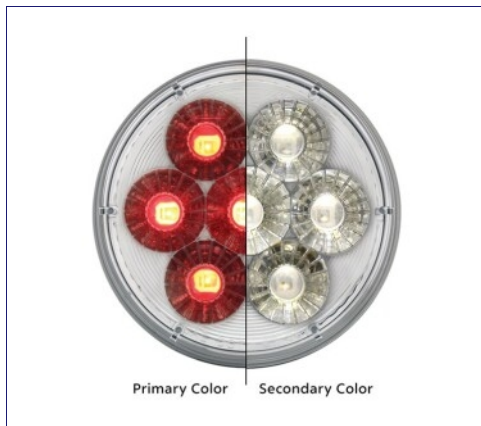

Item No. 36530
14 LED 4" Round Double Fury Light (Stop,
Turn & Tail) - Red & White LED/Clear Lens
MSRP: $ 25.29
OEM No. :