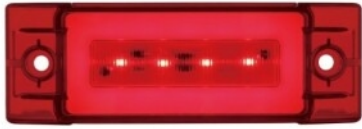

Item No. 36084
Rectangular Light (Clearance/Marker) With
Reflex Lens - Red Lens
MSRP: $ 6.49
OEM No. :

Lighting for Cab, Fender, Turn Signal July 2023

Item No. 36977
16 LED Rectangular GloLight
(Clearance/Marker) - Red LED/ Red Lens
MSRP: $ 21.99
OEM No. :