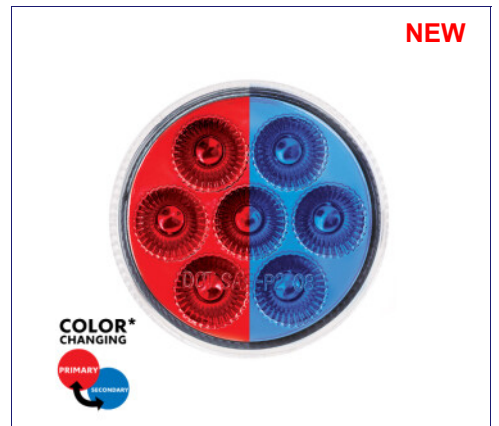

NEW

Item No. 35942
7 LED 2" Round Double Fury Light (Clearance/Marker) - Red & Blue LED/Clear Lens
MSRP: $ 14.29
OEM No. :