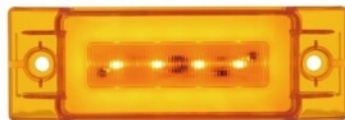

Lighting for Cab, Fender, Turn Signal July 2023

Item No. 38958
12 LED Maverick Light (Clearance/Marker)
With Reflector - Amber LED/Amber Lens
MSRP: $ 19.39
OEM No. :

Item No. 38960
12 LED Maverick Light (Clearance/Marker)
With Reflector - Amber LED/Clear Lens
MSRP: $ 19.39
OEM No. :

Item No. 39723
3 LED Slim Profile Reflector Light
(Clearance/Marker) - Amber LED/Clear
Lens
MSRP: $ 12.99
OEM No. :

Item No. 36819
4 LED Saber Rectangular Marker Light With
Amber Lens
MSRP: $ 21.99
OEM No. :

Item No. 36820
4 LED Saber Rectangular Marker Light With
Red Lens
MSRP: $ 21.99
OEM No. :

Item No. 36081
Rectangular Light (Clearance/Marker) With
Reflex Lens - Amber Lens
MSRP: $ 6.49
OEM No. :