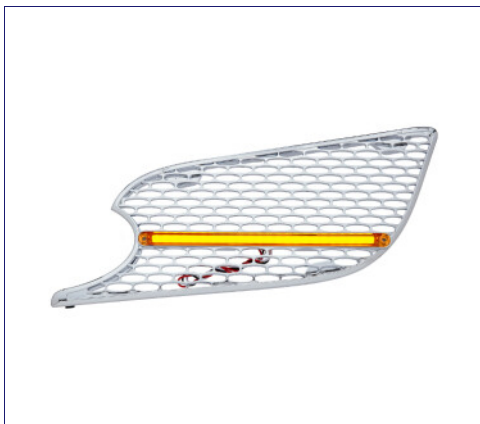

Item No. 41785
Chrome Air Intake Grille With LED GloLight For 2012-2021 Peterbilt 579 (Passenger) - Amber LED/Amber Lens
MSRP: $ 56.59
OEM No. : L46-6062,L46-6062R