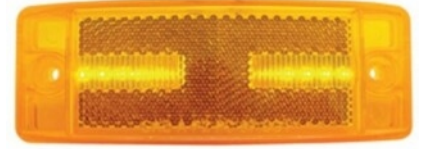

Item No. 38296
21 LED Reflector Rectangular Light
(Clearance/Marker) - Amber LED/Clear
Lens
MSRP: $ 20.19
OEM No. :

Item No. 38258
8 LED Rectangular Light
(Clearance/Marker) With Reflex Lens -
Amber LED/Amber Lens
MSRP: $ 11.19
OEM No. :