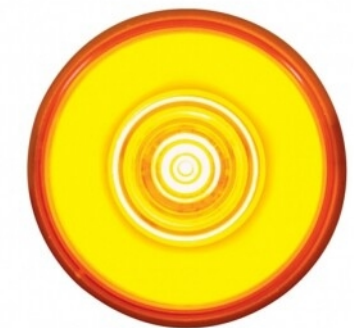

OEM No. :

Item No. 37035

6 LED 2" Round GloLight
(Clearance/Marker) - Amber LED/Amber
Lens

MSRP: \$ 12.19

OEM No. :

Item No. 37035B

6 LED 2" Round GloLight
(Clearance/Marker) - Amber LED/Amber
Lens (Bulk)

MSRP: \$ 11.99