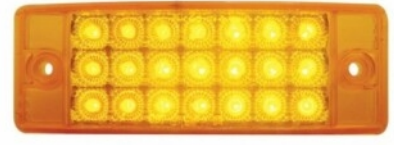

Item No. 38256B
21 LED Reflector Rectangular Light
(Clearance/Marker) - Amber LED/Amber
Lens (Bulk)
MSRP: $ 20.09
OEM No. :