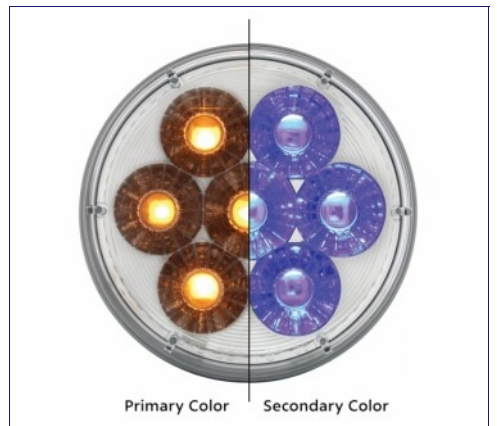

Item No. 36531
14 LED 4" Round Double Fury Light (Turn
Signal) - Amber & Blue LED/Clear Lens
MSRP: $ 25.29
OEM No. :