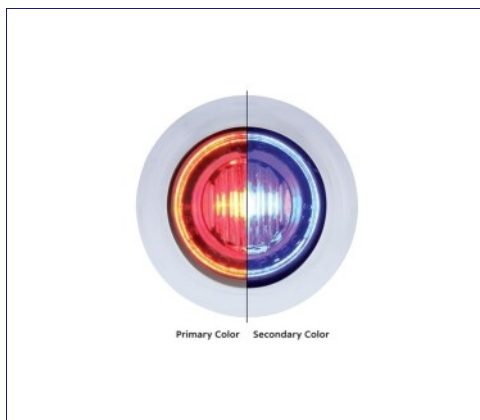

Item No. 36842
3 LED Mini Double Fury Light (Clearance/Marker) - Red LED/Blue LED
MSRP: $ 15.29
OEM No. :