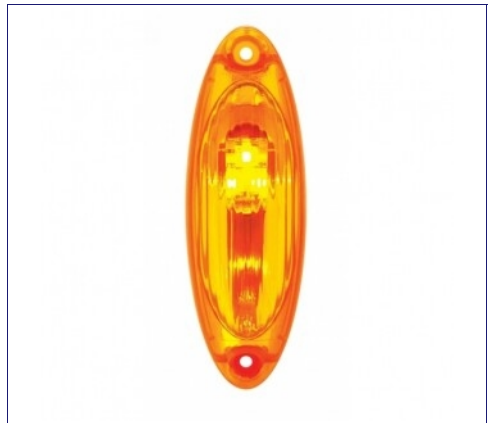

Item No. 36951
3 Amber LED Reflector Cab Light For 2008-2017 Freightliner Cascadia - Amber Lens
MSRP: $ 21.39
OEM No. : A66-08222-000, A06-51912-002