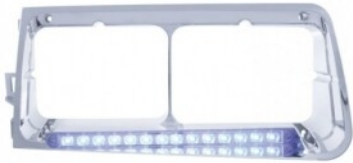

MSRP: \$ 50.59

OEM No. :

Item No. 39149

Front Bumper Light With 17 Amber LED Reflector Watermelon Light For Freightliner Columbia - Clear Lens

MSRP: \$ 50.59

OEM No. :

Item No. 32580

14 LED Headlight Bezel For 1989-2009 Freightliner FLD - Driver - Blue LED/Clear Lens