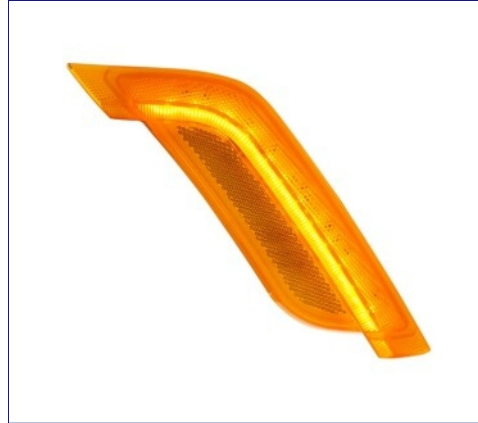

Lighting for Cab, Fender, Turn Signal July 2023

Item No. 36395

12 Amber LED Fender Turn Signal Light For Peterbilt 579 (2014-2019) & 587 (2011-2019)- Driver, Amber Lens

MSRP: \$ 33.39

OEM No. : P54-1212-100