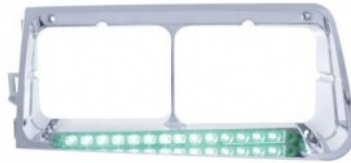

Item No. 32581

14 LED Headlight Bezel For 1989-2009 Freightliner FLD - Driver - Green LED/Clear Lens

MSRP: $ 103.99

OEM No. :