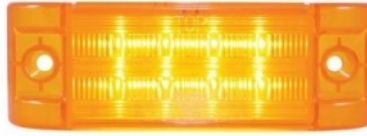

Item No. 39593
13 LED Reflector Rectangular Light
(Clearance/Marker) - Red LED/Red Lens
MSRP: $ 21.09
OEM No. :

Item No. 38670B
8 SMD LED Rectangular Light
(Clearance/Marker) - Amber LED/Amber
Lens (Bulk)
MSRP: $ 15.59
OEM No. :