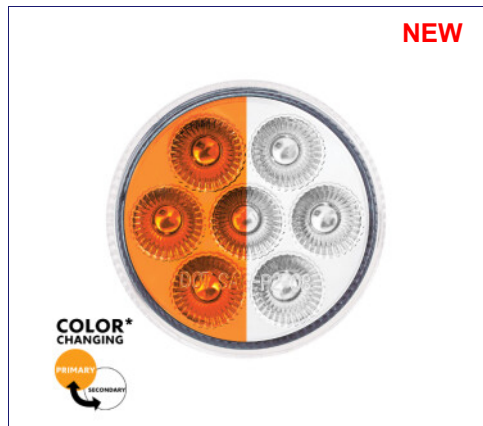

NEW

Item No. 35941
7 LED 2" Round Double Fury Light (Clearance/Marker) - Amber & White LED/Clear Lens
MSRP: $ 14.29
OEM No. :