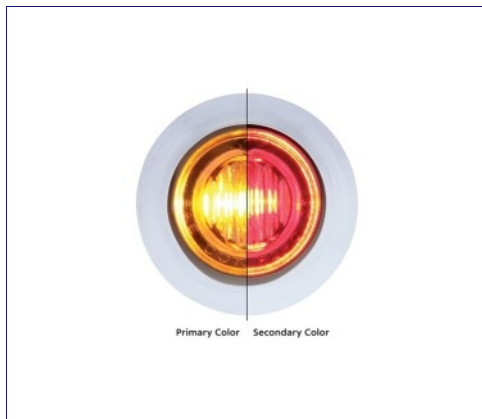

Item No. 36838
3 LED Mini Double Fury Light (Clearance/Marker) - Amber LED/Red LED
MSRP: $ 14.69
OEM No. :