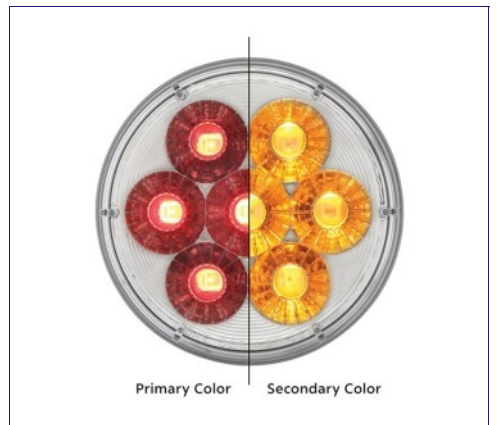

Item No. 36528
14 LED 4" Round Double Fury Light (Stop,
Turn & Tail) - Red & Amber LED/ Clear Lens
MSRP: $ 25.29
OEM No. :