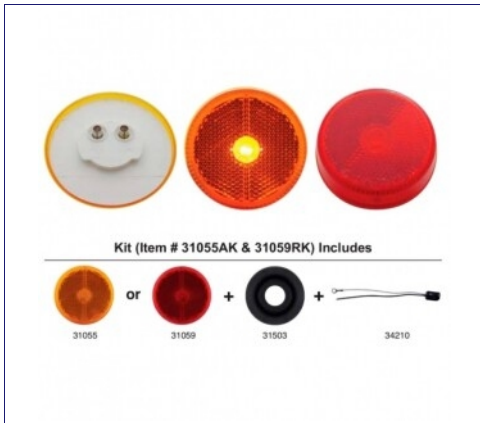

MSRP: \$ 5.69

OEM No. :

Item No. 31059

2-1/2" Round Reflectorized Light (Clearance/Marker) - Red Lens

MSRP: \$ 3.19

OEM No. :

Lighting for Cab, Fender, Turn Signal July 2023

Item No. 31059RK
 2-1/2" Round Reflectorized Light Kit (Clearance/Marker) - Red Lens
 MSRP: \$ 5.69
 OEM No. :