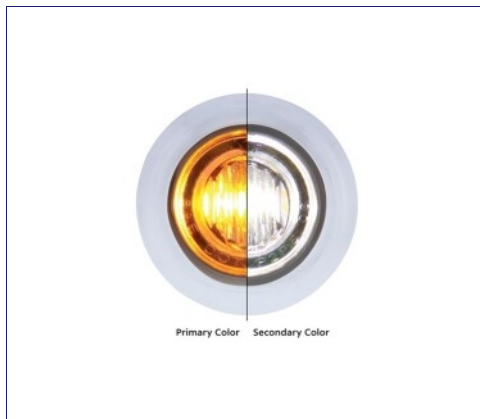

Item No. 36839
3 LED Mini Double Fury Light (Clearance/Marker) - Amber LED/White LED
MSRP: $ 14.69
OEM No. :