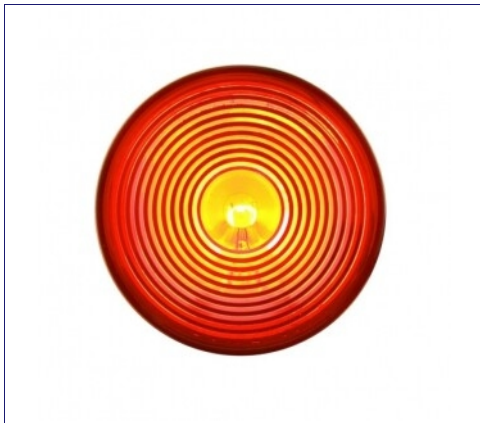

Item No. 31065
2-1/2" Round Light (Clearance/Marker) - Red Lens
MSRP: $ 3.19
OEM No. :