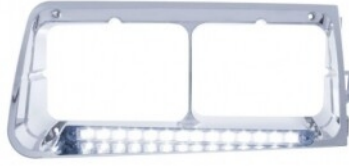

MSRP: \$ 103.99

OEM No. :

Item No. 32585

14 LED Headlight Bezel For 1989-2009 Freightliner FLD - Passenger - Green LED/Clear Lens

MSRP: \$ 103.99

OEM No. :

Lighting for Cab, Fender, Turn Signal July 2023

Item No. 32586
 14 LED Headlight Bezel For 1989-2009 Freightliner FLD - Passenger - Red LED/Clear Lens
 MSRP: \$ 103.99
 OEM No. :