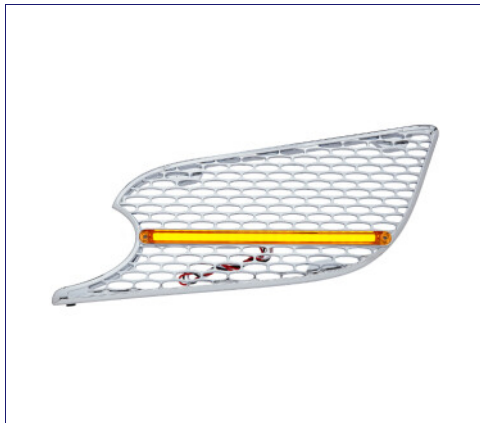

Item No. 41779
Chrome Air Intake Grille With LED GloLight For 2012-2021 Peterbilt 579 (Driver) - Amber LED/Amber Lens
MSRP: $ 56.59
OEM No. : L46-6062,L46-6062R