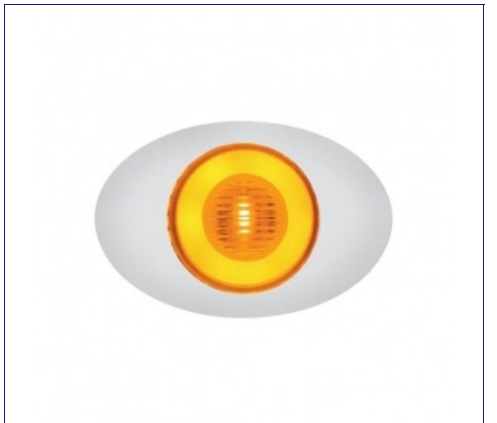

Item No. 36968
5 LED M3 Millennium GloLight (Clearance/Marker) - Amber LED/Amber Lens
MSRP: $ 16.99
OEM No. :