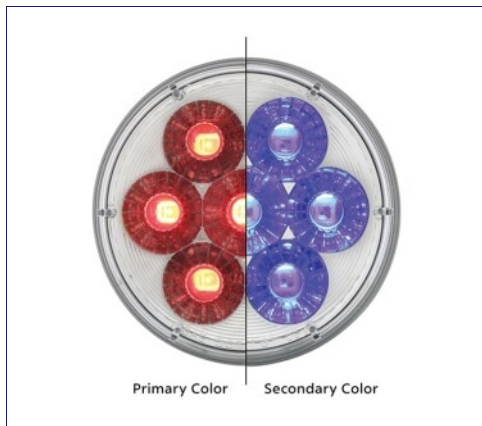

Item No. 36529
14 LED 4" Round Double Fury Light (Stop,
Turn & Tail) - Red & Blue LED/Clear Lens
MSRP: $ 25.29
OEM No. :