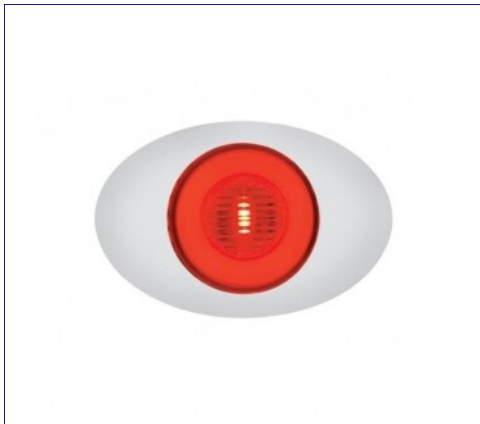

Item No. 36969
5 LED M3 Millennium GloLight (Clearance/Marker) - Red LED/Red Lens
MSRP: $ 16.99
OEM No. :