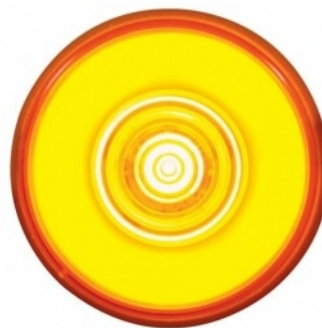

Item No. 37035

6 LED 2" Round GloLight
(Clearance/Marker) - Amber LED/Amber
Lens

MSRP: $ 12.19

OEM No. :