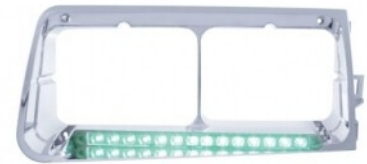

Item No. 32585

14 LED Headlight Bezel For 1989-2009 Freightliner FLD - Passenger - Green LED/Clear Lens

MSRP: $ 103.99

OEM No. :