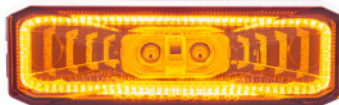

MSRP: \$ 5.99

OEM No. :

Item No. 30038

Rectangular Light (Clearance/Marker) With Chrome Housing - Red Lens

MSRP: \$ 6.09

OEM No. :

NEW

Item No. 36010