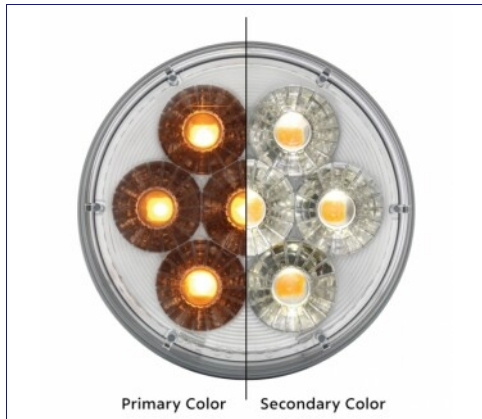

Lighting for Cab, Fender, Turn Signal July 2023

Item No. 36532
14 LED 4" Round Double Fury Light (Turn Signal) - Amber & White LED/Clear Lens
MSRP: $ 25.29
OEM No. :