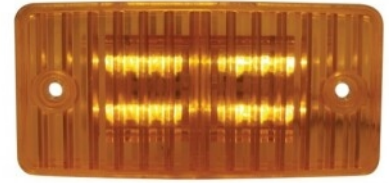

Item No. 37645

12 LED Cab Light For Freightliner Century (1996-2011) And Columbia (2001-2017) - Amber LED/Amber Lens

MSRP: $ 13.99

OEM No. : 22-51942-000