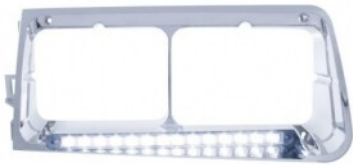

Item No. 32583

14 LED Headlight Bezel For 1989-2009 Freightliner FLD - Driver - White LED/Clear Lens

MSRP: $ 103.99

OEM No. :