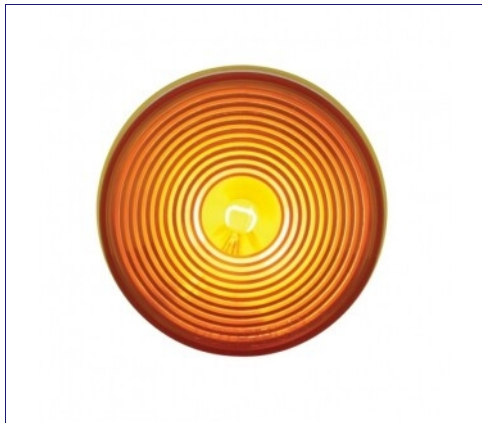

MSRP: \$ 5.69

OEM No. :

Item No. 31059

2-1/2" Round Reflectorized Light (Clearance/Marker) - Red Lens

MSRP: \$ 3.19

OEM No. :

Lighting for Cab, Fender, Turn Signal July 2023

Item No. 31059RK
 2-1/2" Round Reflectorized Light Kit (Clearance/Marker) - Red Lens
 MSRP: \$ 5.69
 OEM No. :