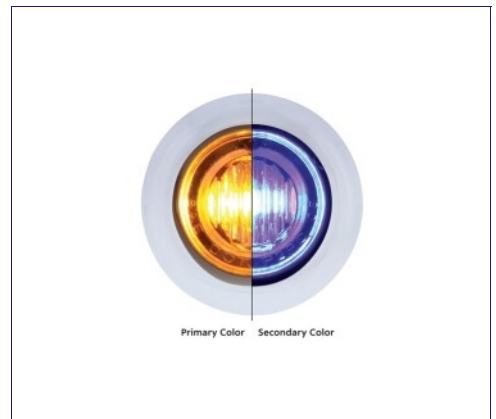

Item No. 36838
 3 LED Mini Double Fury Light (Clearance/Marker) - Amber LED/Red LED
 MSRP: \$ 14.69
 OEM No. :

Item No. 36839
 3 LED Mini Double Fury Light (Clearance/Marker) - Amber LED/White LED
 MSRP: \$ 14.69
 OEM No. :