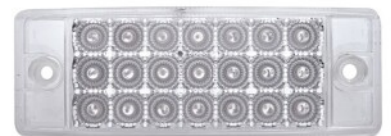

Lighting for Cab, Fender, Turn Signal July 2023

Item No. 36977
16 LED Rectangular GloLight
(Clearance/Marker) - Red LED/ Red Lens
MSRP: $ 21.99
OEM No. :

Item No. 36977B
16 LED Rectangular GloLight
(Clearance/Marker) - Red LED/ Red Lens
(Bulk)
MSRP: $ 21.79
OEM No. :

Item No. 38253
16 LED Rectangular Light
(Clearance/Marker) With Reflex Lens -
Amber LED/Amber Lens
MSRP: $ 12.79
OEM No. :

Item No. 38254
16 LED Rectangular Light
(Clearance/Marker) With Reflex Lens - Red
LED/Red Lens
MSRP: $ 12.79
OEM No. :

Item No. 38256
21 LED Reflector Rectangular Light
(Clearance/Marker) - Amber LED/Amber
Lens
MSRP: $ 20.19
OEM No. :

Item No. 38256B
21 LED Reflector Rectangular Light
(Clearance/Marker) - Amber LED/Amber
Lens (Bulk)
MSRP: $ 20.09
OEM No. :