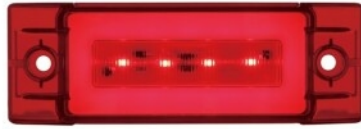

Item No. 36976
16 LED Rectangular GloLight
(Clearance/Marker) - Amber LED/Amber
Lens
MSRP: $ 21.99
OEM No. :

Item No. 36977B
16 LED Rectangular GloLight
(Clearance/Marker) - Red LED/ Red Lens
(Bulk)
MSRP: $ 21.79
OEM No. :