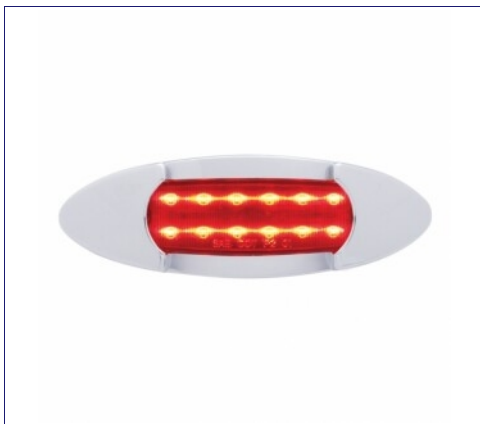

Item No. 38955
12 LED Maverick Light (Clearance/Marker) - Red LED/Red Lens
MSRP: $ 15.89
OEM No. :