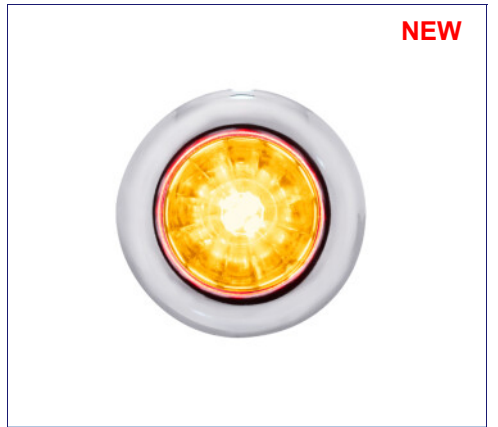

NEW

Item No. 34849
4 LED Dual Function Mini Watermelon Light (Clearance/Marker) - Amber LED/Clear Lens
MSRP: $ 12.19
OEM No. :