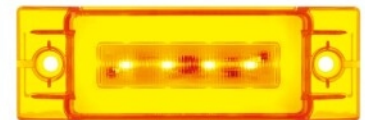

Lighting for Cab, Fender, Turn Signal July 2023

Item No. 38958
12 LED Maverick Light (Clearance/Marker)
With Reflector - Amber LED/Amber Lens
MSRP: $ 19.39
OEM No. :

Item No. 38960
12 LED Maverick Light (Clearance/Marker)
With Reflector - Amber LED/Clear Lens
MSRP: $ 19.39
OEM No. :

Item No. 39723
3 LED Slim Profile Reflector Light
(Clearance/Marker) - Amber LED/Clear
Lens
MSRP: $ 12.99
OEM No. :

Item No. 36819
4 LED Saber Rectangular Marker Light With
Amber Lens
MSRP: $ 21.99
OEM No. :

Item No. 36820
4 LED Saber Rectangular Marker Light With
Red Lens
MSRP: $ 21.99
OEM No. :

Item No. 36081
Rectangular Light (Clearance/Marker) With
Reflex Lens - Amber Lens
MSRP: $ 6.49
OEM No. :