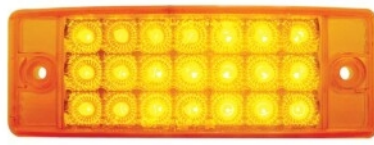

Item No. 38256
21 LED Reflector Rectangular Light
(Clearance/Marker) - Amber LED/Amber
Lens
MSRP: $ 20.19
OEM No. :