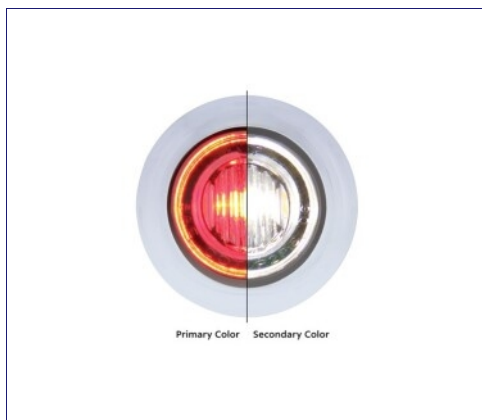

Item No. 36841
3 LED Mini Double Fury Light (Clearance/Marker) - Red LED/White LED
MSRP: $ 14.69
OEM No. :