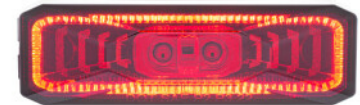

Item No. 36011

10 LED Rectangular Abyss Light (Clearance/Marker) - Red LED/Red Lens

MSRP: $ 12.19

OEM No. :