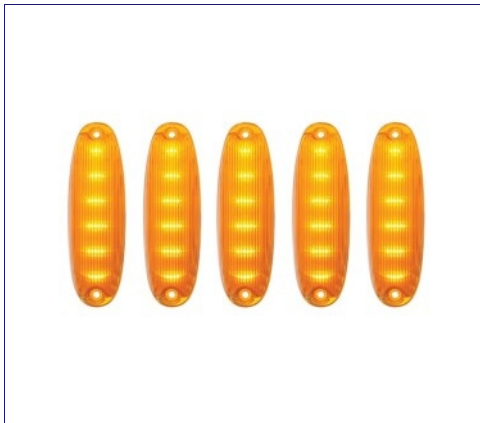

Lighting for Cab, Fender, Turn Signal July 2023

Item No. 36821
6 Amber LED Cab Lights For 2008-2017 Freightliner Cascadia - Amber Lens (5-Pack)
MSRP: $ 81.49
OEM No. : A66-08222-000, A06-51912-002