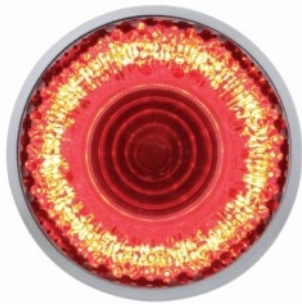

Lighting for Cab, Fender, Turn Signal July 2023

Item No. 39223
7 LED 2" Round Turbine Light
(Clearance/Marker) - Red LED/Red Lens
MSRP: $ 11.29
OEM No. :

Item No. 36524
9 LED 2" Round Mirage Light
(Clearance/Marker) - Amber LED/Amber Lens
MSRP: $ 13.19
OEM No. :

Item No. 36525
9 LED 2" Round Mirage Light
(Clearance/Marker) - Red LED/Red Lens
MSRP: $ 13.19
OEM No. :

Item No. 36525B
9 LED 2" Round Mirage Light
(Clearance/Marker) - Red Led/Red Lens
(Bulk)
MSRP: $ 12.99
OEM No. :

Item No. 36526
9 LED 2" Round Mirage Light
(Clearance/Marker) - Amber LED/Clear Lens
MSRP: $ 13.19
OEM No. :

Item No. 36527
9 LED 2" Round Mirage Light
(Clearance/Marker) - Red LED/Clear Lens
MSRP: $ 13.19
OEM No. :